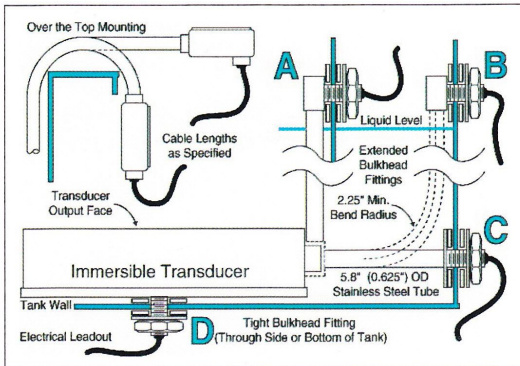

*the lower voltage applies to Gen only and as an option

- * Mounting options available
- * Robust Ultrasonics available in custom sizes
- * Default voltage can be converted to standard 208V / 120V in Some configurations / load
- * Comes with our full support
- * Warranty support here 1 yer on electronics and 3 years on the transducer pack.